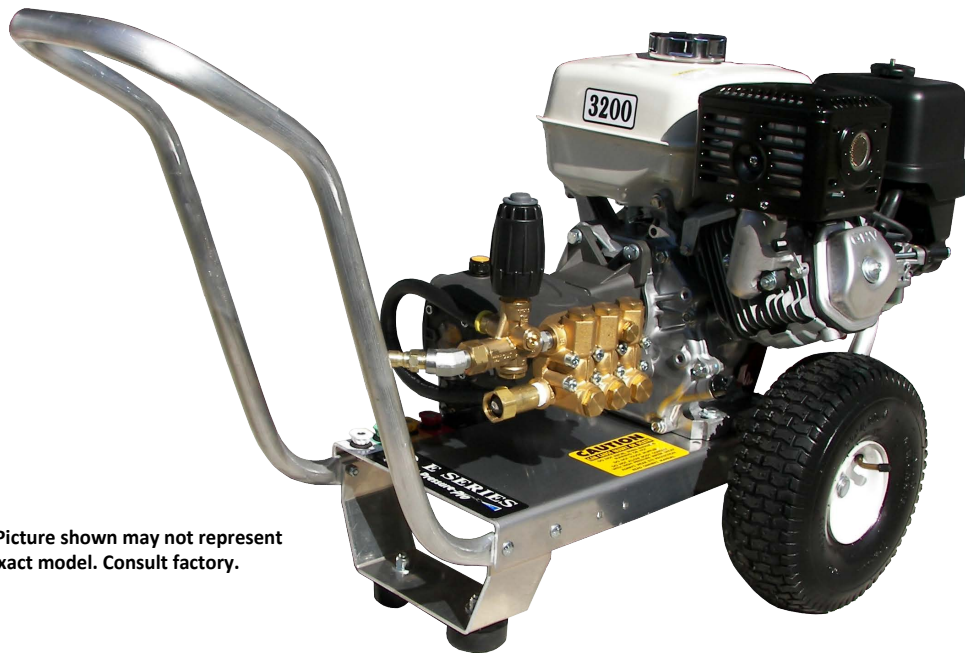

EAGLE SERIES

*Picture shown may not represent exact model. Consult factory.

E3032RA

3 GPM @ 3200 PSI

RRV3G36D-F24 Pump

SUBARU EX270 Engine

Standard Accessories

- ◆ Gun/wand assembly w/quick connects
- ◆ 50' high pressure hose w/quick connects
- ◆ Chemical injector
- ◆ 4 color-coded QC spray nozzles
- ◆ 1 color-coded QC chemical nozzle

Available Options

- ◆ Skid Mount – precede model with S/
Example: S/E4040HG

NOTE: GX270 & larger units come with powder coated steel skid

Standard Features

- ◆ Revolutionary aircraft grade aluminum frame with dual handles (no welds to fail)
- ◆ Lifetime frame warranty
- ◆ 50 mesh inlet filter
- ◆ Adjustable pressure unloader
- ◆ Low oil shutdown
- ◆ Pneumatic tires
- ◆ Dual padded shock absorbing feet
- ◆ 3/4" cold-rolled steel threaded axle
- ◆ Commercial/Industrial grade engines
- ◆ Thermo-sensor (prevents overheating in bypass mode)