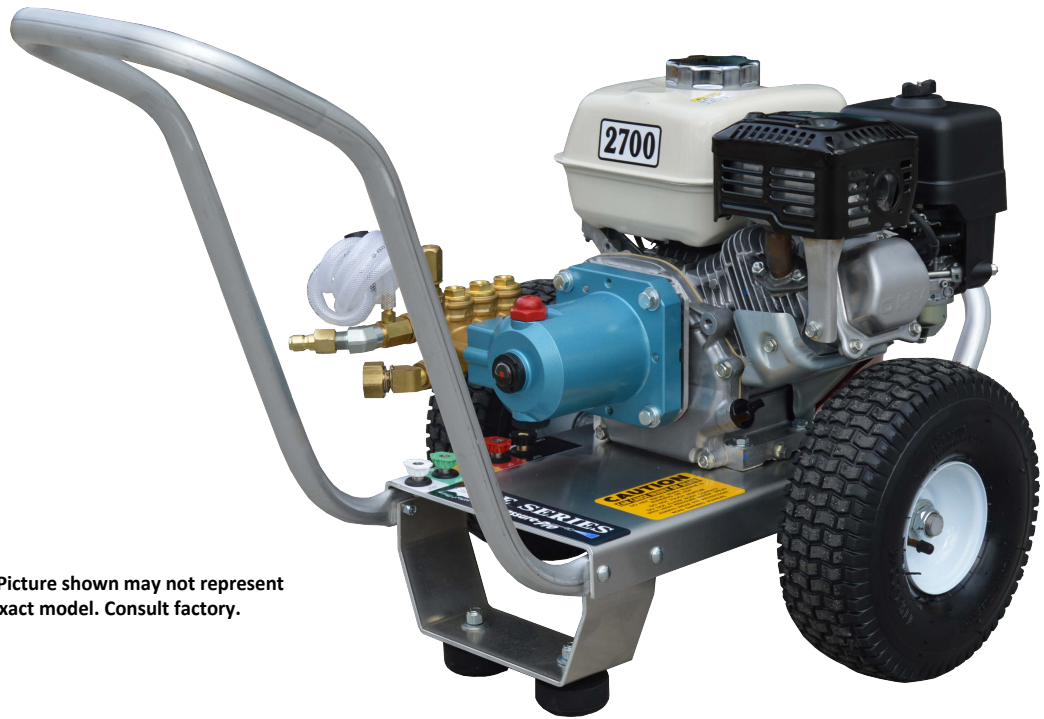

EAGLE SERIES

*Picture shown may not represent exact model. Consult factory.

E3032RC

3 GPM @ 3200 PSI

4SPX32G1IPump

SUBARU EX270 Engine

Standard Accessories

- ◆ Gun/wand assembly w/quick connects
- ◆ 50' high pressure hose w/quick connects
- ◆ Chemical injector
- ◆ 4 color-coded QC spray nozzles
- ◆ 1 color-coded QC chemical nozzle

Available Options

- ◆ Skid Mount – precede model with S/
Example: S/E4040HG

NOTE: GX270 & larger units come with powder coated steel skid

Standard Features

- ◆ Revolutionary aircraft grade aluminum frame with dual handles (no welds to fail)
- ◆ Lifetime frame warranty
- ◆ 50 mesh inlet filter
- ◆ Adjustable pressure unloader
- ◆ Low oil shutdown
- ◆ Pneumatic tires
- ◆ Dual padded shock absorbing feet
- ◆ 3/4" cold-rolled steel threaded axle
- ◆ Commercial/Industrial grade engines
- ◆ Thermo-sensor (prevents overheating in bypass mode)