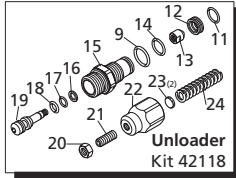

Repair Kits

Pos	Code	Description	Qty.	Pos	Code	Description	Qty.	Legend			
1	800220	Head bolt M8x45	(221 in/lbs) 3	38	2840350	Jet	1	Ø 12	Ø 12	Ø 12	Ø 12
2	2840860	Pump head	○●▼ 1	39	1343580	Spring	1	For ○	For ●	For □	For ■
3	2840870	Pump head	□■▲ 1	40	800560	O-Ring ø8.73x1.78	2	RMV2G20	RMV2.5G20	RMV2G23B	RMV2.5G23B
6	2840830	Plug	1	41	2840340	Detergent injector	1				
7	600180	O-Ring ø7.66x1.78	1	42	2840270	Suction fitting 3/4" NH	1	For ▲	For ▼		
8	2840130	Plug	(221 in/lbs) 3	43	2840390	Suction fitting	1	RMV2G25	RMV2.5G25		
9	740290	O-Ring ø14x1.7	4	44	1266330	Filter	1				
10	2849050	Complete valve	6	46	2840400	Outlet fitting	1				
11	1470210	O-Ring ø9x1	1	48	2840060	Spring	3				
12	2840770	Seat	1	49	2840530	Piston	3				
13	2840760	By-pass jet	1	50	2840050	Ring	3				
14	820510	O-Ring ø10.82x1.78	1	51	1980130	Thrust washer	1				
15	2840750	Piston guide	1	52	1980250	Bushing	1				
16	2760210	Ring	1	53	1980240	Thrust washer	1				
17	660190	O-Ring ø6.07x1.78	1	54	2840900	Hollow shaft	○□▲ 1				
18	2260100	O-Ring ø6.02x2.62	1	54	2840730	Hollow shaft	●▼ 1				
19	2760400	Piston	1	55	161060	Bearing	1				
20	1980300	Nut M6	1	56	161050	Circlip øi72	1				
21	392840	Grub screw M6x16	1	57	2840310	Seal	1				
22	2760480	Handle insert	1	58	2840890	O-Ring ø14x2	2				
23	1980220	Plate spring	2								
24	2760410	Spring	1		AR64545	Oil	1				
25	2200141	Gasket	6								
26	770590	O-Ring ø23.52x1.78	▲▼ 3								
27	2840561	Bushing	○□ 3								
27	2840090	Bushing	●■ 3								
27	2840550	Bushing	▲▼ 3								
28	2840540	Bushing	▲▼ 3								
29	1683500	Seal	3								
30	2840230	Housing	1								
31	480560	O-Ring ø6.75x1.78	1								
32	2840710	Oil plug	1								
33	480480	O-Ring ø4.48x1.78	2								
34	1982520	Hose nipple	1								
35	1250280	Ball	1								
36	1560520	Spring	1								
37	1460430	O-Ring ø4x2.5	1								