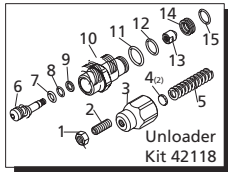

Repair Kits

Pos	Code	Description	Qty.	Pos	Code	Description	Qty.	Legend		
1	1980300	Nut M6	1	32	2840010	Pump housing	○□ 1	For ○	For ●	For □
2	392840	Grub screw M6x16	1	2840230	Pump housing	● 1	RMW2.5G25	RMW2.5G26D-F7	RMW2G20	
3	2760480	Handle insert	1	800220	Head bolt M8x45	(221 in/lbs) ○● 3	RMW2.5G27		RMW2G23B	
4	1980220	Plate spring	2	380410	Head bolt M8x45	(221 in/lbs) □ 3			RMW2G24	
5	2760410	Spring	1	34 2840270	Suction fitting 3/4" NH	1			RMW2G25	
6	2760400	Valve piston	1	35 2840250	Suction extension	1			RMW2.2G20D	
7	2260100	O-Ring ø6.02x2.62	1	36 7369	Inlet filter	1				
8	660190	O-Ring ø6.07x1.78	1	37 1460430	O-Ring ø4x2.5	1				
9	2760210	Ring	1	38 2840350	Jet	1				
10	2840750	Piston guide	1	39 1343580	Spring	1				
11	740290	O-Ring ø14x1.78	5	40 800560	O-Ring ø8.73x1.78	2				
12	820510	O-Ring ø10.82x1.78	1	41 2840340	Detergent injector	1				
13	2840760	By-pass jet	1	42 2840260	Outlet extension	1				
14	2840770	Seat	1	43 2840060	Spring	3				
15	1470210	O-Ring ø9x1	1	44 2840530	Piston	○ 3				
16	851100	Grub screw M5x5	1	2840040	Piston	□ 3				
17	1982520	Hose nipple	1	45 2840050	Ring	3				
18	480480	O-Ring ø4.48x1.78	1	46 1980130	Thrust washer	1				
19	1250280	Ball	1	47 1980250	Bearing	1				
20	1560520	Spring	1	48 1980240	Thrust washer	1				
21	2840830	Screw	1	2840430	Hollow shaft	□ 1				
22	1060100	Ball - (EZ start pump only)	1	2840800	Hollow shaft	○ 1				
23	2840450	Spring - (EZ start pump only)	1	2840570	Hollow shaft	● 1				
24	2840440	Seat - (EZ start pump only)	1	50 161060	Rear bearing	1				
25	2840130	Plug (221 in/lbs)	3	51 161050	Circlip øi72	1				
26	2849050	Complete valve - Brass	○● 6	52 2840310	Seal	1				
27	2849051	Complete valve - Brass	□ 6	53 770590	O-Ring ø23.52x1.78	▲ 3				
27	2840020	Pump head - Alum. Anodized	□ 1	54 2840550	Bushing	▲ 3				
27	2840021	Pump Head - Alum. non-Anodized	□ 1	55 2840890	O-Ring ø14x2	2				
27	2840860	Pump head - Brass	○● 1	56 600180	O-Ring ø 4.48x1.78	1				
27	2840660	Pump head - Brass	○● 1	57 42518	Complete head	1				
28	2200141	Gasket	3							
29	2840561	Bushing - Plastic	○□ 3	AR64545	Oil	1				
29	2840540	Bushing - Brass top	○ 3		OIL CAPACITY - 2.2 OZ					
29	2840090	Bushing - Brass bottom	○ 3							
30	1683500	Seal	3							
31	1980740	Plug 3/8" G - Brass	1							