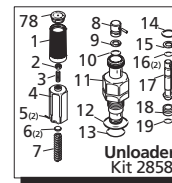

Repair Kits

Pos	Code	Description	Qty.	Pos	Code	Description	Qty.	Pos	Code	Description	Qty.
1	1981780	Knob	1	36	394280	O-Ring $\phi$ 12.42x1.78	1	AR64545	Oil	1	
2	1980300	Nut	1	37	1200690	O-Ring $\phi$ 15.6x1.78	1		OIL CAPACITY - 4.5 oz		
3	1980470	Adjusting screw	1	38	1270141	Injector adapter	1	<b>Legend</b>			
4	1980390	Handle insert	1	40	1989050	Inlet valve	3				For ●
4	1980540	Handle insert - EZ Start	1	41	1342761	Gasket	3	SJV2G25	SJV2.5G24	SJV3G25	
5	1080070	Pin	2	42	1981570	Piston guide	3		SJV2.5G25	SJV2.5G26	
6	1980220	Plate spring	2	43	770260	O-Ring $\phi$ 23.52x1.78	3		SJV2.5G26	SJV2.5G27	
7	1271070	Spring	1	44	1260440	Gasket	3				
8	1080041	Upper piston	1	45	1981580	Ring	3				
9	1080401	Back-up ring	1	46	1980410	Oil seal	3				
10	1080250	O-Ring $\phi$ 7.66x1.78	1	47	770090	O-Ring $\phi$ 5.28x1.78	1				
11	1980210	Piston guide	1	48	1983050	Pump housing	1				
12	880830	O-Ring $\phi$ 15.54x2.62	7	49	740290	O-Ring $\phi$ 14x1.78	1				
13	740290	O-Ring $\phi$ 14x1.78	1	50	1980380	Oil cap	1				
14	800560	O-Ring $\phi$ 8.73x1.78	1	53	180030	Bolt M8x20	(228 in/lbs) 4				
15	1271170	Back-up ring	1	54	1981140	Spring	3				
16	1080190	O-Ring $\phi$ 2.9x1.78	2	55	1981120	Piston	3				
17	1271160	Lower piston	1	56	1980150	Spring retainer	3				
18	1980200	Valve seat	1	57	1983100	Rail	1				
19	1470210	O-Ring $\phi$ 9x1	1	58	1980250	Bearing	1				
20	880581	Plug 1/4" G	2	59	1980240	Thrust washer	1				
21	820510	O-Ring $\phi$ 10.82x1.78	2	61	1982710	Hollow shaft	● 1				
22	620301	Plug 1/8" G	1	61	1982810	Hollow shaft	■ 1				
23	1980310	Head bolt M10x65	(443 in/lbs) 3	61	1982840	Hollow shaft	▲ 1				
24	650530	Lockwasher	3	63	1980340	O-Ring $\phi$ 83.8x2.62	1				
25	1982450	Pump head brass	1	64	1981420	Flange F7	1				
25	1982740	Pump head - EZ Start	1	65	1982360	Rear bearing	1				
26	1260162	Valve cap	(443 in/lbs) 3	66	1140380	Seal	1				
27	960160	O-Ring $\phi$ 17.86x2.62	3	67	1980430	Spacer	3				
28	1269050	Valve assembly	3	77	1981130	Plunger shoe	3				
29	1982520	Hose tail	1	78	1981770	Knob plug	1				
30	480480	O-Ring $\phi$ 4.48x1.78	1	79	1982560	Screw TE M6x8 - EZ Start	1				
31	1250280	Ball	1	80	1982570	Washer $\phi$ 6.3 - EZ Start	1				
32	1560520	Spring	1	81	1982440	Crub screw M8x8 - EZ Start	1				
33	1460430	O-Ring $\phi$ 4x2.5	1	82	1982240	Ball - EZ Start	1				
34	1540170	Check valve	1	83	1981800	Spring - EZ Start	1				
35	1080091	Spring	1								