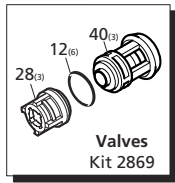

Repair Kits

Pos	Code	Description	Qty.	Pos	Code	Description	Qty.	Pos	Code	Description	Qty.
1	1981780	Knob	1	36	394280	O-Ring $\phi$ 12.42x1.78	1	AR64545	Oil	1	
2	1980300	Nut	1	37	1200690	O-Ring $\phi$ 15.6x1.78	1		OIL CAPACITY - 4.5 oz		
3	1980470	Adjusting screw	1	38	1270141	Injector adapter	1	<b>Legend</b>			
4	1980390	Handle insert	1	40	1989050	Inlet valve	3				For ●
4	1980540	Handle insert - EZ Start	1	41	1342761	Gasket	3	SJV2G25	SJV2.5G24	SJV3G25	
5	1080070	Pin	2	42	1981570	Piston guide	3		SJV2.5G25	SJV2.5G26	
6	1980220	Plate spring	2	43	770260	O-Ring $\phi$ 23.52x1.78	3		SJV2.5G26	SJV2.5G27	
7	1271070	Spring	1	44	1260440	Gasket	3				
8	1080041	Upper piston	1	45	1981580	Ring	3				
9	1080401	Back-up ring	1	46	1980410	Oil seal	3				
10	1080250	O-Ring $\phi$ 7.66x1.78	1	47	770090	O-Ring $\phi$ 5.28x1.78	1				
11	1980210	Piston guide	1	48	1983050	Pump housing	1				
12	880830	O-Ring $\phi$ 15.54x2.62	7	49	740290	O-Ring $\phi$ 14x1.78	1				
13	740290	O-Ring $\phi$ 14x1.78	1	50	1980380	Oil cap	1				
14	800560	O-Ring $\phi$ 8.73x1.78	1	53	180030	Bolt M8x20	(228 in/lbs) 4				
15	1271170	Back-up ring	1	54	1981140	Spring	3				
16	1080190	O-Ring $\phi$ 2.9x1.78	2	55	1981120	Piston	3				
17	1271160	Lower piston	1	56	1980150	Spring retainer	3				
18	1980200	Valve seat	1	57	1983100	Rail	1				
19	1470210	O-Ring $\phi$ 9x1	1	58	1980250	Bearing	1				
20	880581	Plug 1/4" G	2	59	1980240	Thrust washer	1				
21	820510	O-Ring $\phi$ 10.82x1.78	2	61	1982710	Hollow shaft	● 1				
22	620301	Plug 1/8" G	1	61	1982810	Hollow shaft	■ 1				
23	1980310	Head bolt M10x65	(443 in/lbs) 3	61	1982840	Hollow shaft	▲ 1				
24	650530	Lockwasher	3	63	1980340	O-Ring $\phi$ 83.8x2.62	1				
25	1982450	Pump head brass	1	64	1981420	Flange F7	1				
25	1982740	Pump head - EZ Start	1	65	1982360	Rear bearing	1				
26	1260162	Valve cap	(443 in/lbs) 3	66	1140380	Seal	1				
27	960160	O-Ring $\phi$ 17.86x2.62	3	67	1980430	Spacer	3				
28	1269050	Valve assembly	3	77	1981130	Plunger shoe	3				
29	1982520	Hose tail	1	78	1981770	Knob plug	1				
30	480480	O-Ring $\phi$ 4.48x1.78	1	79	1982560	Screw TE M6x8 - EZ Start	1				
31	1250280	Ball	1	80	1982570	Washer $\phi$ 6.3 - EZ Start	1				
32	1560520	Spring	1	81	1982440	Crub screw M8x8 - EZ Start	1				
33	1460430	O-Ring $\phi$ 4x2.5	1	82	1982240	Ball - EZ Start	1				
34	1540170	Check valve	1	83	1981800	Spring - EZ Start	1				
35	1080091	Spring	1								