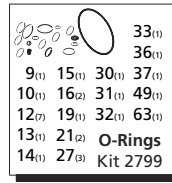

Repair Kits

Pos	Code	Description	Qty.	Pos	Code	Description	Qty.	Pos	Code	Description	Qty.
1	1981780	Knob	1	36	394280	O-Ring $\phi$ 12.42x1.78	1	AR64545	Oil	1	
2	1980300	Nut	1	37	1200690	O-Ring $\phi$ 15.6x1.78	1		OIL CAPACITY - 4.5 oz		
3	1980470	Adjusting screw	1	38	1270141	Injector adapter	1	<b>Legend</b>			
4	1980390	Handle insert	1	40	1989050	Inlet valve	3				For ●
4	1980540	Handle insert - EZ Start	1	41	1342761	Gasket	3	SJV2G25	SJV2.5G24	SJV3G25	
5	1080070	Pin	2	42	1981570	Piston guide	3		SJV2.5G25	SJV2.5G26	
6	1980220	Plate spring	2	43	770260	O-Ring $\phi$ 23.52x1.78	3		SJV2.5G26	SJV2.5G27	
7	1271070	Spring	1	44	1260440	Gasket	3				
8	1080041	Upper piston	1	45	1981580	Ring	3				
9	1080401	Back-up ring	1	46	1980410	Oil seal	3				
10	1080250	O-Ring $\phi$ 7.66x1.78	1	47	770090	O-Ring $\phi$ 5.28x1.78	1				
11	1980210	Piston guide	1	48	1983050	Pump housing	1				
12	880830	O-Ring $\phi$ 15.54x2.62	7	49	740290	O-Ring $\phi$ 14x1.78	1				
13	740290	O-Ring $\phi$ 14x1.78	1	50	1980380	Oil cap	1				
14	800560	O-Ring $\phi$ 8.73x1.78	1	53	180030	Bolt M8x20	(228 in/lbs) 4				
15	1271170	Back-up ring	1	54	1981140	Spring	3				
16	1080190	O-Ring $\phi$ 2.9x1.78	2	55	1981120	Piston	3				
17	1271160	Lower piston	1	56	1980150	Spring retainer	3				
18	1980200	Valve seat	1	57	1983100	Rail	1				
19	1470210	O-Ring $\phi$ 9x1	1	58	1980250	Bearing	1				
20	880581	Plug 1/4" G	2	59	1980240	Thrust washer	1				
21	820510	O-Ring $\phi$ 10.82x1.78	2	61	1982710	Hollow shaft	● 1				
22	620301	Plug 1/8" G	1	61	1982810	Hollow shaft	■ 1				
23	1980310	Head bolt M10x65	(443 in/lbs) 3	61	1982840	Hollow shaft	▲ 1				
24	650530	Lockwasher	3	63	1980340	O-Ring $\phi$ 83.8x2.62	1				
25	1982450	Pump head brass	1	64	1981420	Flange F7	1				
25	1982740	Pump head - EZ Start	1	65	1982360	Rear bearing	1				
26	1260162	Valve cap	(443 in/lbs) 3	66	1140380	Seal	1				
27	960160	O-Ring $\phi$ 17.86x2.62	3	67	1980430	Spacer	3				
28	1269050	Valve assembly	3	77	1981130	Plunger shoe	3				
29	1982520	Hose tail	1	78	1981770	Knob plug	1				
30	480480	O-Ring $\phi$ 4.48x1.78	1	79	1982560	Screw TE M6x8 - EZ Start	1				
31	1250280	Ball	1	80	1982570	Washer $\phi$ 6.3 - EZ Start	1				
32	1560520	Spring	1	81	1982440	Crub screw M8x8 - EZ Start	1				
33	1460430	O-Ring $\phi$ 4x2.5	1	82	1982240	Ball - EZ Start	1				
34	1540170	Check valve	1	83	1981800	Spring - EZ Start	1				
35	1080091	Spring	1								