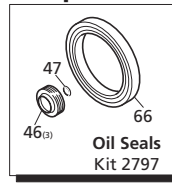

Repair Kits

Pos	Code	Description	Qty.	Pos	Code	Description	Qty.	Pos	Code	Description	Qty.
1	1981780	Knob	1	36	394280	O-Ring $\phi$ 12.42x1.78	1	AR64545	Oil	1	
2	1980300	Nut	1	37	1200690	O-Ring $\phi$ 15.6x1.78	1		OIL CAPACITY - 4.5 oz		
3	1980470	Adjusting screw	1	38	1270141	Injector adapter	1	<b>Legend</b>			
4	1980390	Handle insert	1	40	1989050	Inlet valve	3				For ●
4	1980540	Handle insert - EZ Start	1	41	1342761	Gasket	3	SJV2G25	SJV2.5G24	SJV3G25	
5	1080070	Pin	2	42	1981570	Piston guide	3		SJV2.5G25	SJV2.5G26	
6	1980220	Plate spring	2	43	770260	O-Ring $\phi$ 23.52x1.78	3		SJV2.5G26	SJV2.5G27	
7	1271070	Spring	1	44	1260440	Gasket	3				
8	1080041	Upper piston	1	45	1981580	Ring	3				
9	1080401	Back-up ring	1	46	1980410	Oil seal	3				
10	1080250	O-Ring $\phi$ 7.66x1.78	1	47	770090	O-Ring $\phi$ 5.28x1.78	1				
11	1980210	Piston guide	1	48	1983050	Pump housing	1				
12	880830	O-Ring $\phi$ 15.54x2.62	7	49	740290	O-Ring $\phi$ 14x1.78	1				
13	740290	O-Ring $\phi$ 14x1.78	1	50	1980380	Oil cap	1				
14	800560	O-Ring $\phi$ 8.73x1.78	1	53	180030	Bolt M8x20	(228 in/lbs) 4				
15	1271170	Back-up ring	1	54	1981140	Spring	3				
16	1080190	O-Ring $\phi$ 2.9x1.78	2	55	1981120	Piston	3				
17	1271160	Lower piston	1	56	1980150	Spring retainer	3				
18	1980200	Valve seat	1	57	1983100	Rail	1				
19	1470210	O-Ring $\phi$ 9x1	1	58	1980250	Bearing	1				
20	880581	Plug 1/4" G	2	59	1980240	Thrust washer	1				
21	820510	O-Ring $\phi$ 10.82x1.78	2	61	1982710	Hollow shaft	● 1				
22	620301	Plug 1/8" G	1	61	1982810	Hollow shaft	■ 1				
23	1980310	Head bolt M10x65	(443 in/lbs) 3	61	1982840	Hollow shaft	▲ 1				
24	650530	Lockwasher	3	63	1980340	O-Ring $\phi$ 83.8x2.62	1				
25	1982450	Pump head brass	1	64	1981420	Flange F7	1				
25	1982740	Pump head - EZ Start	1	65	1982360	Rear bearing	1				
26	1260162	Valve cap	(443 in/lbs) 3	66	1140380	Seal	1				
27	960160	O-Ring $\phi$ 17.86x2.62	3	67	1980430	Spacer	3				
28	1269050	Valve assembly	3	77	1981130	Plunger shoe	3				
29	1982520	Hose tail	1	78	1981770	Knob plug	1				
30	480480	O-Ring $\phi$ 4.48x1.78	1	79	1982560	Screw TE M6x8 - EZ Start	1				
31	1250280	Ball	1	80	1982570	Washer $\phi$ 6.3 - EZ Start	1				
32	1560520	Spring	1	81	1982440	Crub screw M8x8 - EZ Start	1				
33	1460430	O-Ring $\phi$ 4x2.5	1	82	1982240	Ball - EZ Start	1				
34	1540170	Check valve	1	83	1981800	Spring - EZ Start	1				
35	1080091	Spring	1								