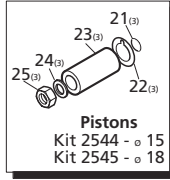

Repair Kits

Special Parts / Kits

Code	Description	Qty.
2776	Viton water seals ø15	1
2777	Viton water seals ø18	1

Pos	Code	Description	Qty.	Pos	Code	Description	Qty.
1	960160	O-Ring ø17.86x2.62	6	33	1260440	Low pressure seal ø15 ○▲ 3	3
2	1260162	Valve cap (442 in/lbs)	6	34	1260450	Low pressure seal ø18 ● 3	3
3	1260162T	Valve Cap 1/4" threaded (442 in/lbs)	1	35	820361	Plug 1/2" G	1
4	1269050	Complete valve	6	36	180101	O-Ring ø17.5x2	1
5	880830	O-Ring ø15.54x2.62	6	37	1780020	Pump head	1
6	620301	Plug 1/8" G	1	38	1381550	Washer	8
7	1780130	Support ring ø15 ○▲ 3	3	39	1322730	Head bolt M6x60 (133 in/lbs)	8
8	1780140	Support ring ø18 ● 3	3	40	1321190	Bearing	1
9	1260130	High pressure packing ø15 ○▲ 3	3	41	1321080	Snap ring	1
10	1260220	High pressure packing ø18 ● 3	3	42	480671	Oil seal	1
11	1780090	Piston guide ø15 ○▲ 3	3	43	1780290	Hollow shaft ø1-1/8" ▲ 1	1
12	1780110	Piston guide ø18 ● 3	3	44	1780300	Hollow shaft ø1-1/8" ○ 1	1
13	1780010	Pump body	1	45	1780950	Hollow shaft ø1-1/8" ● 1	1
14	1266740	Cap	1	46	1380520	Key	1
15	1260790	Circlip øi52	1	47	1260750	Seal	1
16	1780550	Snap ring	1	48	1789201	Complete pump head ○▲ 1	1
17	1780490	Bearing	1	49	1789202	Complete pump head ● 1	1
18	880130	Vented oil cap	1	50	1591	Motor Flange	1
19	1780050	Piston pin	3	51	180030	Bolt M8x20	4
20	1780510	O-Ring	1	52	1260250	Oil sight glass	1
21	1200430	Bolt M6x16 (89 in/lbs)	6	53	1260430	Snap ring	1
22	1789010	Crankcase cover	1	54	1780690	Contrast disc	1
23	1780710	Con rod - Bronze	3	55	1140450	O-Ring ø20.24x2.62	1
24	1780060	Guiding piston	3	56	AR64516	Oil	1
25	480480	O-Ring ø4.48x1.78	3			<i>OIL CAPACITY - 14.6 OZ</i>	
26	1260091	Washer (slinger)	3				
27	1780070	Plunger ø15 ○▲ 3	3				
28	1780080	Plunger ø18 ● 3	3				
29	1260100	Piston washer	3				
30	1260110	Nut M8 (106 in/lbs)	3				
31	740290	O-Ring ø14x1.78	3				
32	1980740	Plug 3/8" G	3				
	1260460	Oil seal	3				
	1780100	Rear piston guide ø15 ○▲ 3	3				
	1780120	Rear piston guide ø18 ● 3	3				
	770260	O-Ring ø23.52x1.78	3				