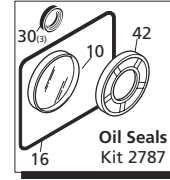

Repair Kits

Special Parts / Kits

Code	Description	Qty.
2776	Viton water seals ø15	1
2777	Viton water seals ø18	1

Pos	Code	Description	Qty.	Pos	Code	Description	Qty.
1	960160	O-Ring ø17.86x2.62	6	33	1260440	Low pressure seal ø15 ○▲ 3	3
2	1260162	Valve cap (442 in/lbs)	6	34	1260450	Low pressure seal ø18 ● 3	3
3	1260162T	Valve Cap 1/4" threaded (442 in/lbs)	1	35	820361	Plug 1/2" G	1
4	1269050	Complete valve	6	36	180101	O-Ring ø17.5x2	1
5	880830	O-Ring ø15.54x2.62	6	37	1780020	Pump head	1
6	620301	Plug 1/8" G	1	38	1381550	Washer	8
7	1780130	Support ring ø15 ○▲ 3	3	39	1322730	Head bolt M6x60 (133 in/lbs)	8
8	1780140	Support ring ø18 ● 3	3	40	1321190	Bearing	1
9	1260130	High pressure packing ø15 ○▲ 3	3	41	1321080	Snap ring	1
10	1260220	High pressure packing ø18 ● 3	3	42	480671	Oil seal	1
11	1780090	Piston guide ø15 ○▲ 3	3	43	1780290	Hollow shaft ø1-1/8" ▲ 1	1
12	1780110	Piston guide ø18 ● 3	3	44	1780300	Hollow shaft ø1-1/8" ○ 1	1
13	1780010	Pump body	1	45	1780950	Hollow shaft ø1-1/8" ● 1	1
14	1266740	Cap	1	46	1380520	Key	1
15	1260790	Circlip øi52	1	47	1260750	Seal	1
16	1780550	Snap ring	1	48	1789201	Complete pump head ○▲ 1	1
17	1780490	Bearing	1	49	1789202	Complete pump head ● 1	1
18	880130	Vented oil cap	1	50	1591	Motor Flange	1
19	1780050	Piston pin	3	51	180030	Bolt M8x20	4
20	1780510	O-Ring	1	52	1260250	Oil sight glass	1
21	1200430	Bolt M6x16 (89 in/lbs)	6	53	1260430	Snap ring	1
22	1789010	Crankcase cover	1	54	1780690	Contrast disc	1
23	1780710	Con rod - Bronze	3	55	1140450	O-Ring ø20.24x2.62	1
24	1780060	Guiding piston	3	56	AR64516	Oil	1
25	480480	O-Ring ø4.48x1.78	3			<i>OIL CAPACITY - 14.6 OZ</i>	
26	1260091	Washer (slinger)	3				
27	1780070	Plunger ø15 ○▲ 3	3				
28	1780080	Plunger ø18 ● 3	3				
29	1260100	Piston washer	3				
30	1260110	Nut M8 (106 in/lbs)	3				
31	740290	O-Ring ø14x1.78	3				
32	1980740	Plug 3/8" G	3				
	1260460	Oil seal	3				
	1780100	Rear piston guide ø15 ○▲ 3	3				
	1780120	Rear piston guide ø18 ● 3	3				
	770260	O-Ring ø23.52x1.78	3				