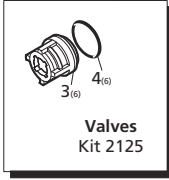

Repair Kits

Special Parts / Kits

Code	Description	Qty.
2776	Viton water seals ø15	1
2777	Viton water seals ø18	1

Pos	Code	Description	Qty.	Pos	Code	Description	Qty.
1	960160	O-Ring ø17.86x2.62	6	33	1260440	Low pressure seal ø15 ○▲ 3	3
2	1260162	Valve cap (442 in/lbs)	6	34	1260450	Low pressure seal ø18 ● 3	3
3	1260162T	Valve Cap 1/4" threaded (442 in/lbs)	1	35	820361	Plug 1/2" G	1
4	1269050	Complete valve	6	36	180101	O-Ring ø17.5x2	1
5	880830	O-Ring ø15.54x2.62	6	37	1780020	Pump head	1
6	620301	Plug 1/8" G	1	38	1381550	Washer	8
7	1780130	Support ring ø15 ○▲ 3	3	39	1322730	Head bolt M6x60 (133 in/lbs)	8
8	1780140	Support ring ø18 ● 3	3	40	1321190	Bearing	1
9	1260130	High pressure packing ø15 ○▲ 3	3	41	1321080	Snap ring	1
10	1260220	High pressure packing ø18 ● 3	3	42	480671	Oil seal	1
11	1780090	Piston guide ø15 ○▲ 3	3	43	1780290	Hollow shaft ø1-1/8" ▲ 1	1
12	1780110	Piston guide ø18 ● 3	3	44	1780300	Hollow shaft ø1-1/8" ○ 1	1
13	1780010	Pump body	1	45	1780950	Hollow shaft ø1-1/8" ● 1	1
14	1266740	Cap	1	46	1380520	Key	1
15	1260790	Circlip øi52	1	47	1260750	Seal	1
16	1780550	Snap ring	1	48	1789201	Complete pump head ○▲ 1	1
17	1780490	Bearing	1	49	1789202	Complete pump head ● 1	1
18	880130	Vented oil cap	1	50	1591	Motor Flange	1
19	1780050	Piston pin	3	51	180030	Bolt M8x20	4
20	1780510	O-Ring	1	52	1260250	Oil sight glass	1
21	1200430	Bolt M6x16 (89 in/lbs)	6	53	1260430	Snap ring	1
22	1789010	Crankcase cover	1	54	1780690	Contrast disc	1
23	1780710	Con rod - Bronze	3	55	1140450	O-Ring ø20.24x2.62	1
24	1780060	Guiding piston	3	56	AR64516	Oil	1
25	480480	O-Ring ø4.48x1.78	3			<i>OIL CAPACITY - 14.6 OZ</i>	
26	1260091	Washer (slinger)	3				
27	1780070	Plunger ø15 ○▲ 3	3				
28	1780080	Plunger ø18 ● 3	3				
29	1260100	Piston washer	3				
30	1260110	Nut M8 (106 in/lbs)	3				
31	740290	O-Ring ø14x1.78	3				
32	1980740	Plug 3/8" G	3				
	1260460	Oil seal	3				
	1780100	Rear piston guide ø15 ○▲ 3	3				
	1780120	Rear piston guide ø18 ● 3	3				
	770260	O-Ring ø23.52x1.78	3				