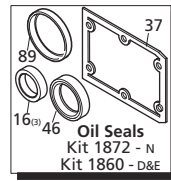

Repair Kits

Special Parts / Kits

Code	Description	Qty.
2029	Viton water seals ø15	1
2815	Kit for up to 180° F ø15 High Temp	1
1836	Rail Kit - 3/8" - 2 Rails & 4 Screws (N only)	1
1836H	Rail Kit - 1-1/2" - 2 Rails & 4 Screws (N only)	1