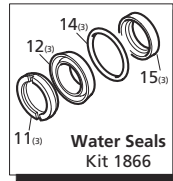

Repair Kits

Special Parts / Kits

Code	Description	Qty.
2029	Viton water seals ø15	1
2815	Kit for up to 180° F ø15 High Temp	1
1836	Rail Kit - 3/8" - 2 Rails & 4 Screws (N only)	1
1836H	Rail Kit - 1-1/2" - 2 Rails & 4 Screws (N only)	1