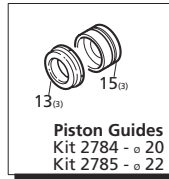

Repair Kits

Special Parts / Kits

Code	Description	Qty.
2778	Viton water seals ø20	1
2779	Viton water seals ø22	1
980069	Packing extractor	1
2748	Rail kit 1-1/4" - 2 Rails - 4 Bolts - 4 Washers	1

Pos	Code	Description	Qty.	Pos	Code	Description	Qty.	
1	1940260	Head bolt M10x80	(442 in/lbs) 8	28	850370	Bolt M8x16	(217 in/lbs) 8	
2	650530	Washer	8	29	1941370	Bearing	● 2	
3	1940140	Valve cap	(602 in/lbs) 6	30	1140410	Bearing	○■▲ 2	
4	1941970	Valve cap 1/4" threaded	(602 in/lbs) 1	31	1940050	Con-rod	(89 in/lbs) 3	
5	1940150	Ring	6	32	1940520	Crankshaft 24mm	● 1	
6	1140450	O-Ring ø20.24x2.62	12	33	1940180	Crankshaft 24mm	○ 1	
7	1949050	Complete valve	6	34	1940160	Crankshaft 24mm	■▲ 1	
8	1940021	Pump head	●■▲ 1	35	650250	Key	1	
9	1941210	Pump head	▲ 1	36	1941330	Pump housing	1	
10	550350	O-Ring ø23.81x2.62	1	37	1140370	Vented oil cap	1	
11	1140300	Plug 3/4" G	1	38	1260250	Oil sight glass	1	
12	1980740	Plug 3/8" G	3	39	1260430	Snap ring	1	
13	740290	O-Ring ø14x1.78	3	40	1940410	O-Ring ø132x3	1	
14	1940440	High pressure packing w/ring ø20	3	41	1200430	Bolt M6x16	(89 in/lbs) 6	
15	1940270	High pressure packing w/ring ø22	3	42	1949010	Compete cover	1	
16	1940430	Front piston guide ø20	3	43	1780690	Contrast disc	1	
17	1940200	Front piston guide ø22	3	44	1140450	O-Ring ø20.24x2.62	1	
18	1940470	Low pressure seal ø20	3	45	820680	Oil seal	1	
19	1940480	Low pressure seal ø22	3	46	1940560	Oil seal	3	
20	1940450	Rear piston guide ø20	3	47	1940370	Rail 1-1/4"	2	
21	1940460	Rear piston guide ø22	3	48	1940380	Bolt	4	
22	820490	O-Ring ø34.65x1.78	3	49	200231	Washer	4	
23	1940570	Nut	(106 in/lbs) 3	50	1941240	Open bearing support	1	
24	1940580	Washer - Copper	3	51	1941220	Slit O-Ring	3	
25	1420430	Piston ø20	3	52	1949200	Complete pump head ø20	1	
26	1420120	Piston ø22	3	53	1949203	Complete pump head ø22	1	
27	880840	O-Ring ø9.25x1.78	3	54	75	1941270	Oil sight glass	1
	960460	Slinger	3	55	76	100410	O-Ring ø34.6x2.62	1
	1940120	Back-up ring	3	56	77	1941260	Contrast disc	1
	1940070	Guiding piston	3	57	78	1941290	Seal	1
	1940060	Piston pin	3	58	79	1380510	Con-rod bolt	6
	1941380	O-Ring ø66.34x2.62	2	59	80	1381550	Lockwasher	6
	1941390	Shim 0.05 mm	1-3					
	1941400	Shim 0.10 mm	1-3					
	1941410	Shim 0.19 mm	1-3					
	1941420	Shim 0.25 mm	1-3					
	1949011	Side cover w/sight glass	1					