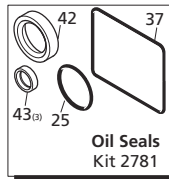

Special Parts / Kits

Code	Description	Qty.
2778	Viton water seals ø20	1
2779	Viton water seals ø22	1
980069	Packing extractor	1
2748	Rail kit 1-1/4" - 2 Rails - 4 Bolts - 4 Washers	1

Pos	Code	Description	Qty.	Pos	Code	Description	Qty.	
1	1940260	Head bolt M10x80	(442 in/lbs) 8	28	850370	Bolt M8x16	(217 in/lbs) 8	
2	650530	Washer	8	29	1941370	Bearing	● 2	
3	1940140	Valve cap	(602 in/lbs) 6	30	1140410	Bearing	○■▲ 2	
4	1941970	Valve cap 1/4" threaded	(602 in/lbs) 1	31	1940050	Con-rod	(89 in/lbs) 3	
5	1940150	Ring	6	32	1940520	Crankshaft 24mm	● 1	
6	1140450	O-Ring ø20.24x2.62	12	33	1940180	Crankshaft 24mm	○ 1	
7	1949050	Complete valve	6	34	1940160	Crankshaft 24mm	■▲ 1	
8	1940021	Pump head	●■▲ 1	35	650250	Key	1	
9	1941210	Pump head	▲ 1	36	1941330	Pump housing	1	
10	550350	O-Ring ø23.81x2.62	1	37	1140370	Vented oil cap	1	
11	1140300	Plug 3/4" G	1	38	1260250	Oil sight glass	1	
12	1980740	Plug 3/8" G	3	39	1260430	Snap ring	1	
13	740290	O-Ring ø14x1.78	3	40	1940410	O-Ring ø132x3	1	
14	1940440	High pressure packing w/ring ø20	3	41	1200430	Bolt M6x16	(89 in/lbs) 6	
15	1940270	High pressure packing w/ring ø22	3	42	1949010	Compete cover	1	
16	1940430	Front piston guide ø20	3	43	1780690	Contrast disc	1	
17	1940200	Front piston guide ø22	3	44	1140450	O-Ring ø20.24x2.62	1	
18	1940470	Low pressure seal ø20	3	45	820680	Oil seal	1	
19	1940480	Low pressure seal ø22	3	46	1940560	Oil seal	3	
20	1940450	Rear piston guide ø20	3	47	1940370	Rail 1-1/4"	2	
21	1940460	Rear piston guide ø22	3	48	1940380	Bolt	4	
22	820490	O-Ring ø34.65x1.78	3	49	200231	Washer	4	
23	1940570	Nut	(106 in/lbs) 3	50	1941240	Open bearing support	1	
24	1940580	Washer - Copper	3	51	1941220	Slit O-Ring	3	
25	1420430	Piston ø20	3	52	1949200	Complete pump head ø20	1	
26	1420120	Piston ø22	3	53	1949203	Complete pump head ø22	1	
27	880840	O-Ring ø9.25x1.78	3	54	75	1941270	Oil sight glass	1
	960460	Slinger	3	55	76	100410	O-Ring ø34.6x2.62	1
	1940120	Back-up ring	3	56	77	1941260	Contrast disc	1
	1940070	Guiding piston	3	57	78	1941290	Seal	1
	1940060	Piston pin	3	58	79	1380510	Con-rod bolt	6
	1941380	O-Ring ø66.34x2.62	2	59	80	1381550	Lockwasher	6
	1941390	Shim 0.05 mm	1-3					
	1941400	Shim 0.10 mm	1-3					
	1941410	Shim 0.19 mm	1-3					
	1941420	Shim 0.25 mm	1-3					
	1949011	Side cover w/sight glass	1					

Legend			
ø 20	ø 20	ø 20	ø 22
For ●	For ○	For ■	For ▲
XW15.15	XW21.20	XW26.12	XW30.10
XW15.20	XW21.25	XW26.15	XW30.15
XW15.30	XW21.28	XW26.20	XW30.20
		XW26.23	XW30.25

AR64516 Oil
OIL CAPACITY - 32 OZ