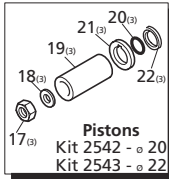

Repair Kits

Special Parts / Kits

Code	Description	Qty.
2778	Viton water seals ø20	1
2779	Viton water seals ø22	1
980069	Packing extractor	1
2748	Rail kit 1-1/4" - 2 Rails - 4 Bolts - 4 Washers	1

Pos	Code	Description	Qty.	Pos	Code	Description	Qty.	
1	1940260	Head bolt M10x80	(442 in/lbs) 8	28	850370	Bolt M8x16	(217 in/lbs) 8	
2	650530	Washer	8	29	1941370	Bearing	● 2	
3	1940140	Valve cap	(602 in/lbs) 6	30	1140410	Bearing	○■▲ 2	
4	1941970	Valve cap 1/4" threaded	(602 in/lbs) 1	31	1940050	Con-rod	(89 in/lbs) 3	
5	1940150	Ring	6	32	1940520	Crankshaft 24mm	● 1	
6	1140450	O-Ring ø20.24x2.62	12	33	1940180	Crankshaft 24mm	○ 1	
7	1949050	Complete valve	6	34	1940160	Crankshaft 24mm	■▲ 1	
8	1940021	Pump head	●■▲ 1	35	650250	Key	1	
9	1941210	Pump head	▲ 1	36	1941330	Pump housing	1	
10	550350	O-Ring ø23.81x2.62	1	37	1140370	Vented oil cap	1	
11	1140300	Plug 3/4" G	1	38	1260250	Oil sight glass	1	
12	1980740	Plug 3/8" G	3	39	1260430	Snap ring	1	
13	740290	O-Ring ø14x1.78	3	40	1940410	O-Ring ø132x3	1	
14	1940440	High pressure packing w/ring ø20	3	41	1200430	Bolt M6x16	(89 in/lbs) 6	
15	1940270	High pressure packing w/ring ø22	3	42	1949010	Compete cover	1	
16	1940430	Front piston guide ø20	3	43	1780690	Contrast disc	1	
17	1940200	Front piston guide ø22	3	44	1140450	O-Ring ø20.24x2.62	1	
18	1940470	Low pressure seal ø20	3	45	820680	Oil seal	1	
19	1940480	Low pressure seal ø22	3	46	1940560	Oil seal	3	
20	1940450	Rear piston guide ø20	3	47	1940370	Rail 1-1/4"	2	
21	1940460	Rear piston guide ø22	3	48	1940380	Bolt	4	
22	820490	O-Ring ø34.65x1.78	3	49	200231	Washer	4	
23	1940570	Nut	(106 in/lbs) 3	50	1941240	Open bearing support	1	
24	1940580	Washer - Copper	3	51	1941220	Slit O-Ring	3	
25	1420430	Piston ø20	3	52	1949200	Complete pump head ø20	1	
26	1420120	Piston ø22	3	53	1949203	Complete pump head ø22	1	
27	880840	O-Ring ø9.25x1.78	3	54	75	1941270	Oil sight glass	1
	960460	Slinger	3	55	76	100410	O-Ring ø34.6x2.62	1
	1940120	Back-up ring	3	56	77	1941260	Contrast disc	1
	1940070	Guiding piston	3	57	78	1941290	Seal	1
	1940060	Piston pin	3	58	79	1380510	Con-rod bolt	6
	1941380	O-Ring ø66.34x2.62	2	59	80	1381550	Lockwasher	6
	1941390	Shim 0.05 mm	1-3					
	1941400	Shim 0.10 mm	1-3					
	1941410	Shim 0.19 mm	1-3					
	1941420	Shim 0.25 mm	1-3					
	1949011	Side cover w/sight glass	1					