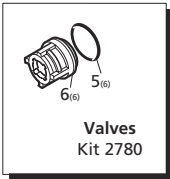

Repair Kits

Special Parts / Kits

Code	Description	Qty.
2778	Viton water seals ø20	1
2779	Viton water seals ø22	1
980069	Packing extractor	1
2748	Rail kit 1-1/4" - 2 Rails - 4 Bolts - 4 Washers	1

Pos	Code	Description	Qty.	Pos	Code	Description	Qty.	
1	1940260	Head bolt M10x80	(442 in/lbs) 8	28	850370	Bolt M8x16	(217 in/lbs) 8	
2	650530	Washer	8	29	1941370	Bearing	● 2	
3	1940140	Valve cap	(602 in/lbs) 6	30	1140410	Bearing	○■▲ 2	
4	1941970	Valve cap 1/4" threaded	(602 in/lbs) 1	31	1940050	Con-rod	(89 in/lbs) 3	
5	1940150	Ring	6	32	1940520	Crankshaft 24mm	● 1	
6	1140450	O-Ring ø20.24x2.62	12	33	1940180	Crankshaft 24mm	○ 1	
7	1949050	Complete valve	6	34	1940160	Crankshaft 24mm	■▲ 1	
8	1940021	Pump head	●■▲ 1	35	650250	Key	1	
9	1941210	Pump head	▲ 1	36	1941330	Pump housing	1	
10	550350	O-Ring ø23.81x2.62	1	37	1140370	Vented oil cap	1	
11	1140300	Plug 3/4" G	1	38	1260250	Oil sight glass	1	
12	1980740	Plug 3/8" G	3	39	1260430	Snap ring	1	
13	740290	O-Ring ø14x1.78	3	40	1940410	O-Ring ø132x3	1	
14	1940440	High pressure packing w/ring ø20	3	41	1200430	Bolt M6x16	(89 in/lbs) 6	
15	1940270	High pressure packing w/ring ø22	3	42	1949010	Compete cover	1	
16	1940430	Front piston guide ø20	3	43	1780690	Contrast disc	1	
17	1940200	Front piston guide ø22	3	44	1140450	O-Ring ø20.24x2.62	1	
18	1940470	Low pressure seal ø20	3	45	820680	Oil seal	1	
19	1940480	Low pressure seal ø22	3	46	1940560	Oil seal	3	
20	1940450	Rear piston guide ø20	3	47	1940370	Rail 1-1/4"	2	
21	1940460	Rear piston guide ø22	3	48	1940380	Bolt	4	
22	820490	O-Ring ø34.65x1.78	3	49	200231	Washer	4	
23	1940570	Nut	(106 in/lbs) 3	50	1941240	Open bearing support	1	
24	1940580	Washer - Copper	3	51	1941220	Slit O-Ring	3	
25	1420430	Piston ø20	3	52	1949200	Complete pump head ø20	1	
26	1420120	Piston ø22	3	53	1949203	Complete pump head ø22	1	
27	880840	O-Ring ø9.25x1.78	3	54	75	1941270	Oil sight glass	1
	960460	Slinger	3	55	76	100410	O-Ring ø34.6x2.62	1
	1940120	Back-up ring	3	56	77	1941260	Contrast disc	1
	1940070	Guiding piston	3	57	78	1941290	Seal	1
	1940060	Piston pin	3	58	79	1380510	Con-rod bolt	6
	1941380	O-Ring ø66.34x2.62	2	59	80	1381550	Lockwasher	6
	1941390	Shim 0.05 mm	1-3					
	1941400	Shim 0.10 mm	1-3					
	1941410	Shim 0.19 mm	1-3					
	1941420	Shim 0.25 mm	1-3					
	1949011	Side cover w/sight glass	1					