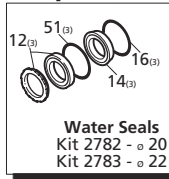

Special Parts / Kits

Code	Description	Qty.
2778	Viton water seals ø20	1
2779	Viton water seals ø22	1
980069	Packing extractor	1
2748	Rail kit 1-1/4" - 2 Rails - 4 Bolts - 4 Washers	1

Pos	Code	Description	Qty.	Pos	Code	Description	Qty.	
1	1940260	Head bolt M10x80	(442 in/lbs) 8	28	850370	Bolt M8x16	(217 in/lbs) 8	
2	650530	Washer	8	29	1941370	Bearing	● 2	
3	1940140	Valve cap	(602 in/lbs) 6	30	1140410	Bearing	○■▲ 2	
4	1941970	Valve cap 1/4" threaded	(602 in/lbs) 1	31	1940050	Con-rod	(89 in/lbs) 3	
5	1940150	Ring	6	32	1940520	Crankshaft 24mm	● 1	
6	1140450	O-Ring ø20.24x2.62	12	33	1940180	Crankshaft 24mm	○ 1	
7	1949050	Complete valve	6	34	1940160	Crankshaft 24mm	■▲ 1	
8	1940021	Pump head	●■▲ 1	35	650250	Key	1	
9	1941210	Pump head	▲ 1	36	1941330	Pump housing	1	
10	550350	O-Ring ø23.81x2.62	1	37	1140370	Vented oil cap	1	
11	1140300	Plug 3/4" G	1	38	1260250	Oil sight glass	1	
12	1980740	Plug 3/8" G	3	39	1260430	Snap ring	1	
13	740290	O-Ring ø14x1.78	3	40	1940410	O-Ring ø132x3	1	
14	1940440	High pressure packing w/ring ø20	3	41	1200430	Bolt M6x16	(89 in/lbs) 6	
15	1940270	High pressure packing w/ring ø22	3	42	1949010	Compete cover	1	
16	1940430	Front piston guide ø20	3	43	1780690	Contrast disc	1	
17	1940200	Front piston guide ø22	3	44	1140450	O-Ring ø20.24x2.62	1	
18	1940470	Low pressure seal ø20	3	45	820680	Oil seal	1	
19	1940480	Low pressure seal ø22	3	46	1940560	Oil seal	3	
20	1940450	Rear piston guide ø20	3	47	1940370	Rail 1-1/4"	2	
21	1940460	Rear piston guide ø22	3	48	1940380	Bolt	4	
22	820490	O-Ring ø34.65x1.78	3	49	200231	Washer	4	
23	1940570	Nut	(106 in/lbs) 3	50	1941240	Open bearing support	1	
24	1940580	Washer - Copper	3	51	1941220	Slit O-Ring	3	
25	1420430	Piston ø20	3	52	1949200	Complete pump head ø20	1	
26	1420120	Piston ø22	3	53	1949203	Complete pump head ø22	1	
27	880840	O-Ring ø9.25x1.78	3	54	75	1941270	Oil sight glass	1
	960460	Slinger	3	55	76	100410	O-Ring ø34.6x2.62	1
	1940120	Back-up ring	3	56	77	1941260	Contrast disc	1
	1940070	Guiding piston	3	57	78	1941290	Seal	1
	1940060	Piston pin	3	58	79	1380510	Con-rod bolt	6
	1941380	O-Ring ø66.34x2.62	2	59	80	1381550	Lockwasher	6
	1941390	Shim 0.05 mm	1-3					
	1941400	Shim 0.10 mm	1-3					
	1941410	Shim 0.19 mm	1-3					
	1941420	Shim 0.25 mm	1-3					
	1949011	Side cover w/sight glass	1					

Legend			
ø 20	ø 20	ø 20	ø 22
For ●	For ○	For ■	For ▲
XW15.15	XW21.20	XW26.12	XW30.10
XW15.20	XW21.25	XW26.15	XW30.15
XW15.30	XW21.28	XW26.20	XW30.20
		XW26.23	XW30.25

AR64516 Oil
OIL CAPACITY - 32 OZ