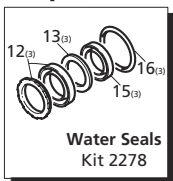

Repair Kits

Special Parts / Kits

Code	Description	Qty.
980069	Packing extractor	1
2748	Rail kit 1-1/4" - 2 Rails - 4 Bolts - 4 Washers	1

Pos	Code	Description	Qty.	Pos	Code	Description	Qty.	
1	1940260	Head bolt M10x80	(442 in/lbs)	8	37	1940410	O-Ring ϕ 132x3	1
2	650530	Lockwasher		8	38	1200430	Bolt M6x16	(89 in/lbs) 6
3	1940140	Valve cap	(602 in/lbs)	6	39	1949010	Complete cover	1
4	1940150	Ring		6	40	1780690	Contrast disc	1
5	1140450	O-Ring ϕ 20.24x2.62	12	41	1140450	O-Ring ϕ 20.24x2.62	1	
6	1949050	Complete valve	6	42	820680	Seal ring	1	
7	1940021	Pump head	1	43	1940560	Seal	3	
8	550350	O-Ring ϕ 23.81x2.62	1	44	1940370	Rail 1-1/4"	2	
9	1140300	Plug 3/4" G	1	45	1940380	Bolt	4	
10	1980740	Plug 3/8" G	3	46	200231	Washer	4	
11	740290	O-Ring ϕ 14x1.78	3	47	1941240	Open bearing support	1	
12	1940440	Gasket w/ring	3	53	1941940	Bolt M6x60	3	
13	1940430	Front piston guide	3	60	1949216	Complete pump head	1	
14	1942410	Piston guide	3	75	1941270	Oil sight glass	1	
15	840280	Gasket	3	76	100410	O-Ring ϕ 34.6x2.62	1	
16	820490	O-Ring ϕ 34.65x1.78	3	77	1941260	Contrast disc	1	
18	1340600	Washer - Copper	3	78	1941290	Seal	1	
19	1942330	Piston	3	79	1380510	Lockwasher	6	
21	1383190	Spacer	3	80	1381550	Con-rod bolt	6	
23	1940960	Guiding piston	3					
24	1940060	Piston pin	3					
25	1941380	O-Ring ϕ 66.34x2.62	2					
26	1941390	Shim 0.05 mm	1-3					
	1941400	Shim 0.10 mm	1-3					
	1941410	Shim 0.19 mm	1-3					
	1941420	Shim 0.25 mm	1-3					
27	1949011	Side cover w/sight glass	1					
28	850370	Bolt M8x16	(217 in/lbs)	8				
29	1140410	Bearing		2				
30	1940050	Con-rod	(89 in/lbs)	3				
31	1940180	Crankshaft 24mm	■	1				
	1940520	Crankshaft 24mm	●	1				
32	650250	Key		1				
33	1941330	Pump housing		1				
34	1140370	Oil cap		1				
35	1260250	Oil sight glass		1				
36	1260430	Snap ring		1				
					AR64516	Oil	2	
						OIL CAPACITY - 32 OZ		

Legend

ϕ 20	ϕ 20
For ●	For ■
XW-M15.30	XW-M21.28