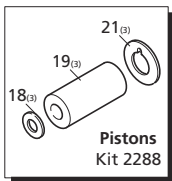

Repair Kits

Special Parts / Kits

Code	Description	Qty.
980069	Packing extractor	1
2748	Rail kit 1-1/4" - 2 Rails - 4 Bolts - 4 Washers	1

Pos	Code	Description	Qty.	Pos	Code	Description	Qty.	
1	1940260	Head bolt M10x80	(442 in/lbs)	8	37	1940410	O-Ring ϕ 132x3	1
2	650530	Lockwasher		8	38	1200430	Bolt M6x16	(89 in/lbs) 6
3	1940140	Valve cap	(602 in/lbs)	6	39	1949010	Complete cover	1
4	1940150	Ring		6	40	1780690	Contrast disc	1
5	1140450	O-Ring ϕ 20.24x2.62	12	41	1140450	O-Ring ϕ 20.24x2.62	1	
6	1949050	Complete valve	6	42	820680	Seal ring	1	
7	1940021	Pump head	1	43	1940560	Seal	3	
8	550350	O-Ring ϕ 23.81x2.62	1	44	1940370	Rail 1-1/4"	2	
9	1140300	Plug 3/4" G	1	45	1940380	Bolt	4	
10	1980740	Plug 3/8" G	3	46	200231	Washer	4	
11	740290	O-Ring ϕ 14x1.78	3	47	1941240	Open bearing support	1	
12	1940440	Gasket w/ring	3	53	1941940	Bolt M6x60	3	
13	1940430	Front piston guide	3	60	1949216	Complete pump head	1	
14	1942410	Piston guide	3	75	1941270	Oil sight glass	1	
15	840280	Gasket	3	76	100410	O-Ring ϕ 34.6x2.62	1	
16	820490	O-Ring ϕ 34.65x1.78	3	77	1941260	Contrast disc	1	
18	1340600	Washer - Copper	3	78	1941290	Seal	1	
19	1942330	Piston	3	79	1380510	Lockwasher	6	
21	1383190	Spacer	3	80	1381550	Con-rod bolt	6	
23	1940960	Guiding piston	3					
24	1940060	Piston pin	3					
25	1941380	O-Ring ϕ 66.34x2.62	2					
26	1941390	Shim 0.05 mm	1-3					
	1941400	Shim 0.10 mm	1-3					
	1941410	Shim 0.19 mm	1-3					
	1941420	Shim 0.25 mm	1-3					
27	1949011	Side cover w/sight glass	1					
28	850370	Bolt M8x16	(217 in/lbs)	8				
29	1140410	Bearing		2				
30	1940050	Con-rod	(89 in/lbs)	3				
31	1940180	Crankshaft 24mm	■	1				
	1940520	Crankshaft 24mm	●	1				
32	650250	Key		1				
33	1941330	Pump housing		1				
34	1140370	Oil cap		1				
35	1260250	Oil sight glass		1				
36	1260430	Snap ring		1				
					AR64516	Oil	2	
						OIL CAPACITY - 32 OZ		

Legend

ϕ 20	ϕ 20
For ●	For ■
XW-M15.30	XW-M21.28