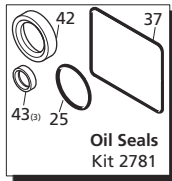

Repair Kits

Special Parts / Kits

Code	Description	Qty.
980069	Packing extractor	1
2748	Rail kit 1-1/4" - 2 Rails - 4 Bolts - 4 Washers	1

Pos	Code	Description	Qty.	Pos	Code	Description	Qty.	
1	1940260	Head bolt M10x80	(442 in/lbs)	8	37	1940410	O-Ring ϕ 132x3	1
2	650530	Lockwasher		8	38	1200430	Bolt M6x16	(89 in/lbs) 6
3	1940140	Valve cap	(602 in/lbs)	6	39	1949010	Complete cover	1
4	1940150	Ring		6	40	1780690	Contrast disc	1
5	1140450	O-Ring ϕ 20.24x2.62	12	41	1140450	O-Ring ϕ 20.24x2.62	1	
6	1949050	Complete valve	6	42	820680	Seal ring	1	
7	1940021	Pump head	1	43	1940560	Seal	3	
8	550350	O-Ring ϕ 23.81x2.62	1	44	1940370	Rail 1-1/4"	2	
9	1140300	Plug 3/4" G	1	45	1940380	Bolt	4	
10	1980740	Plug 3/8" G	3	46	200231	Washer	4	
11	740290	O-Ring ϕ 14x1.78	3	47	1941240	Open bearing support	1	
12	1940440	Gasket w/ring	3	53	1941940	Bolt M6x60	3	
13	1940430	Front piston guide	3	60	1949216	Complete pump head	1	
14	1942410	Piston guide	3	75	1941270	Oil sight glass	1	
15	840280	Gasket	3	76	100410	O-Ring ϕ 34.6x2.62	1	
16	820490	O-Ring ϕ 34.65x1.78	3	77	1941260	Contrast disc	1	
18	1340600	Washer - Copper	3	78	1941290	Seal	1	
19	1942330	Piston	3	79	1380510	Lockwasher	6	
21	1383190	Spacer	3	80	1381550	Con-rod bolt	6	
23	1940960	Guiding piston	3					
24	1940060	Piston pin	3					
25	1941380	O-Ring ϕ 66.34x2.62	2					
26	1941390	Shim 0.05 mm	1-3					
	1941400	Shim 0.10 mm	1-3					
	1941410	Shim 0.19 mm	1-3					
	1941420	Shim 0.25 mm	1-3					
27	1949011	Side cover w/sight glass	1					
28	850370	Bolt M8x16	(217 in/lbs)	8				
29	1140410	Bearing		2				
30	1940050	Con-rod	(89 in/lbs)	3				
31	1940180	Crankshaft 24mm	■	1				
	1940520	Crankshaft 24mm	●	1				
32	650250	Key		1				
33	1941330	Pump housing		1				
34	1140370	Oil cap		1				
35	1260250	Oil sight glass		1				
36	1260430	Snap ring		1				
					AR64516	Oil	2	
						OIL CAPACITY - 32 OZ		

Legend

ϕ 20	ϕ 20
For ●	For ■
XW-M15.30	XW-M21.28