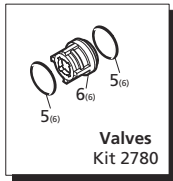

Repair Kits

Special Parts / Kits

Code	Description	Qty.
980069	Packing extractor	1
2748	Rail kit 1-1/4" - 2 Rails - 4 Bolts - 4 Washers	1

Pos	Code	Description	Qty.	Pos	Code	Description	Qty.	
1	1940260	Head bolt M10x80	(442 in/lbs)	8	37	1940410	O-Ring ϕ 132x3	1
2	650530	Lockwasher		8	38	1200430	Bolt M6x16	(89 in/lbs) 6
3	1940140	Valve cap	(602 in/lbs)	6	39	1949010	Complete cover	1
4	1940150	Ring		6	40	1780690	Contrast disc	1
5	1140450	O-Ring ϕ 20.24x2.62	12	41	1140450	O-Ring ϕ 20.24x2.62	1	
6	1949050	Complete valve	6	42	820680	Seal ring	1	
7	1940021	Pump head	1	43	1940560	Seal	3	
8	550350	O-Ring ϕ 23.81x2.62	1	44	1940370	Rail 1-1/4"	2	
9	1140300	Plug 3/4" G	1	45	1940380	Bolt	4	
10	1980740	Plug 3/8" G	3	46	200231	Washer	4	
11	740290	O-Ring ϕ 14x1.78	3	47	1941240	Open bearing support	1	
12	1940440	Gasket w/ring	3	53	1941940	Bolt M6x60	3	
13	1940430	Front piston guide	3	60	1949216	Complete pump head	1	
14	1942410	Piston guide	3	75	1941270	Oil sight glass	1	
15	840280	Gasket	3	76	100410	O-Ring ϕ 34.6x2.62	1	
16	820490	O-Ring ϕ 34.65x1.78	3	77	1941260	Contrast disc	1	
18	1340600	Washer - Copper	3	78	1941290	Seal	1	
19	1942330	Piston	3	79	1380510	Lockwasher	6	
21	1383190	Spacer	3	80	1381550	Con-rod bolt	6	
23	1940960	Guiding piston	3					
24	1940060	Piston pin	3					
25	1941380	O-Ring ϕ 66.34x2.62	2					
26	1941390	Shim 0.05 mm	1-3					
	1941400	Shim 0.10 mm	1-3					
	1941410	Shim 0.19 mm	1-3					
	1941420	Shim 0.25 mm	1-3					
27	1949011	Side cover w/sight glass	1					
28	850370	Bolt M8x16	(217 in/lbs)	8				
29	1140410	Bearing		2				
30	1940050	Con-rod	(89 in/lbs)	3				
31	1940180	Crankshaft 24mm	■	1				
	1940520	Crankshaft 24mm	●	1				
32	650250	Key		1				
33	1941330	Pump housing		1				
34	1140370	Oil cap		1				
35	1260250	Oil sight glass		1				
36	1260430	Snap ring		1				
					AR64516	Oil	2	
						OIL CAPACITY - 32 OZ		

Legend

ϕ 20	ϕ 20
For ●	For ■
XW-M15.30	XW-M21.28