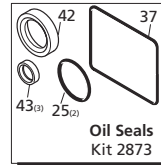

Repair Kits

Pos	Code	Description	Qty.	Pos	Code	Description	Qty.	Legend	
1	850260	Head bolt M10x90	8	37	1940410	O-Ring ϕ 132x3	1	ϕ 18	ϕ 18
2	650530	Washer	8	38	1200430	Bolt M6x16	6	For \circ	For \square
3	2460810	Bolt M6x12	3	39	1949010	Complete cover	1	SHP15.50	SHP22.50
4	1982570	Washer ϕ 6.3	3	40	1780690	Sight glass back cover	1		
5	880830	O-Ring ϕ 15.54x2.62	3	41	1140450	O-Ring ϕ 20.24x2.62	1		
6	1949052	Complete valve	3	42	820680	Seal	1		
7	1942190	Pump head	1	43	1940560	Seal	3		
8	180101	O-Ring ϕ 17.5x2	1	44	1940370	Rail 1-1/4"	2		
9	820361	Plug 1/2" G	1	45	1940380	Bolt M10x18	4		
10	1980740	Plug 3/8" G	3	46	200231	Washer	4		
11	740290	O-Ring ϕ 14x1.78	3	51	1949011	Complete side cover	1		
12	1941200	High pressure seal	3	52	1941240	Open bearing support	1		
13	1941050	Ring	3	53	1940920	Piston-fixing screw	3		
14	1942470	Front piston guide	3	54	1940940	Valve cap	3		
15	1941030	Spacer	3	55	1941070	Back-up ring	3		
16	1941350	Low pressure seal	3	56	1949053	Complete valve	3		
18	1340600	Washer	3	58	820490	O-Ring ϕ 34.65x1.78	3		
19	1941020	Piston	3	60	1949215	Pump head assembly	1		
21	1383190	Spacer	3	75	1941270	Oil sight glass	1		
22	1941190	Support ring	3	76	100410	O-Ring ϕ 34.6x2.62	1		
23	1940960	Guiding piston	3	77	1941260	Disc	1		
24	1940060	Con rod pin	3	78	1941290	Snap ring	1		
25	1941380	O-Ring ϕ 66.34x2.62	2	79	1942480	Rear piston guide	3		
26	1941390	Shim 0.05 mm	1						
26	1941400	Shim 0.10 mm	1						
26	1941410	Shim 0.19 mm	1						
26	1941420	Shim 0.25 mm	1						
28	850370	Bolt M8x16	8						
29	1140410	Bearing	2						
30	1940050	Con rod	3						
31	1940980	Crankshaft 24mm	\circ 1						
31	1940970	Crankshaft 24mm	\square 1						
32	650250	Key 8x7x40	1						
33	1941330	Pump housing	1						
34	1140370	Plug	1						
35	1260250	Oil sight glass	1						
36	1260430	Snap ring	1						
				AR64516	Oil		2		
					OIL CAPACITY - 32 OZ				