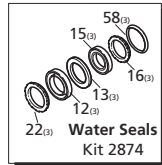

Repair Kits

Pos	Code	Description	Qty.	Pos	Code	Description	Qty.	Legend	
1	850260	Head bolt M10x90	8	37	1940410	O-Ring ϕ 132x3	1	ϕ 18	ϕ 18
2	650530	Washer	8	38	1200430	Bolt M6x16	6	For \circ	For \square
3	2460810	Bolt M6x12	3	39	1949010	Complete cover	1	SHP15.50	SHP22.50
4	1982570	Washer ϕ 6.3	3	40	1780690	Sight glass back cover	1		
5	880830	O-Ring ϕ 15.54x2.62	3	41	1140450	O-Ring ϕ 20.24x2.62	1		
6	1949052	Complete valve	3	42	820680	Seal	1		
7	1942190	Pump head	1	43	1940560	Seal	3		
8	180101	O-Ring ϕ 17.5x2	1	44	1940370	Rail 1-1/4"	2		
9	820361	Plug 1/2" G	1	45	1940380	Bolt M10x18	4		
10	1980740	Plug 3/8" G	3	46	200231	Washer	4		
11	740290	O-Ring ϕ 14x1.78	3	51	1949011	Complete side cover	1		
12	1941200	High pressure seal	3	52	1941240	Open bearing support	1		
13	1941050	Ring	3	53	1940920	Piston-fixing screw	3		
14	1942470	Front piston guide	3	54	1940940	Valve cap	3		
15	1941030	Spacer	3	55	1941070	Back-up ring	3		
16	1941350	Low pressure seal	3	56	1949053	Complete valve	3		
18	1340600	Washer	3	58	820490	O-Ring ϕ 34.65x1.78	3		
19	1941020	Piston	3	60	1949215	Pump head assembly	1		
21	1383190	Spacer	3	75	1941270	Oil sight glass	1		
22	1941190	Support ring	3	76	100410	O-Ring ϕ 34.6x2.62	1		
23	1940960	Guiding piston	3	77	1941260	Disc	1		
24	1940060	Con rod pin	3	78	1941290	Snap ring	1		
25	1941380	O-Ring ϕ 66.34x2.62	2	79	1942480	Rear piston guide	3		
26	1941390	Shim 0.05 mm	1						
26	1941400	Shim 0.10 mm	1						
26	1941410	Shim 0.19 mm	1						
26	1941420	Shim 0.25 mm	1						
28	850370	Bolt M8x16	8						
29	1140410	Bearing	2						
30	1940050	Con rod	3						
31	1940980	Crankshaft 24mm	\circ 1						
31	1940970	Crankshaft 24mm	\square 1						
32	650250	Key 8x7x40	1						
33	1941330	Pump housing	1						
34	1140370	Plug	1						
35	1260250	Oil sight glass	1						
36	1260430	Snap ring	1						
				AR64516	Oil		2		
					OIL CAPACITY - 32 OZ				