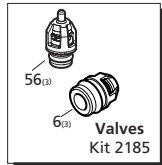

Repair Kits

Pos	Code	Description	Qty.	Pos	Code	Description	Qty.	Legend	
1	850260	Head bolt M10x90	8	37	1940410	O-Ring ϕ 132x3	1	ϕ 18	ϕ 18
2	650530	Washer	8	38	1200430	Bolt M6x16	6	For \circ	For \square
3	2460810	Bolt M6x12	3	39	1949010	Complete cover	1	SHP15.50	SHP22.50
4	1982570	Washer ϕ 6.3	3	40	1780690	Sight glass back cover	1		
5	880830	O-Ring ϕ 15.54x2.62	3	41	1140450	O-Ring ϕ 20.24x2.62	1		
6	1949052	Complete valve	3	42	820680	Seal	1		
7	1942190	Pump head	1	43	1940560	Seal	3		
8	180101	O-Ring ϕ 17.5x2	1	44	1940370	Rail 1-1/4"	2		
9	820361	Plug 1/2" G	1	45	1940380	Bolt M10x18	4		
10	1980740	Plug 3/8" G	3	46	200231	Washer	4		
11	740290	O-Ring ϕ 14x1.78	3	51	1949011	Complete side cover	1		
12	1941200	High pressure seal	3	52	1941240	Open bearing support	1		
13	1941050	Ring	3	53	1940920	Piston-fixing screw	3		
14	1942470	Front piston guide	3	54	1940940	Valve cap	3		
15	1941030	Spacer	3	55	1941070	Back-up ring	3		
16	1941350	Low pressure seal	3	56	1949053	Complete valve	3		
18	1340600	Washer	3	58	820490	O-Ring ϕ 34.65x1.78	3		
19	1941020	Piston	3	60	1949215	Pump head assembly	1		
21	1383190	Spacer	3	75	1941270	Oil sight glass	1		
22	1941190	Support ring	3	76	100410	O-Ring ϕ 34.6x2.62	1		
23	1940960	Guiding piston	3	77	1941260	Disc	1		
24	1940060	Con rod pin	3	78	1941290	Snap ring	1		
25	1941380	O-Ring ϕ 66.34x2.62	2	79	1942480	Rear piston guide	3		
26	1941390	Shim 0.05 mm	1						
26	1941400	Shim 0.10 mm	1						
26	1941410	Shim 0.19 mm	1						
26	1941420	Shim 0.25 mm	1						
28	850370	Bolt M8x16	8						
29	1140410	Bearing	2						
30	1940050	Con rod	3						
31	1940980	Crankshaft 24mm	\circ 1						
31	1940970	Crankshaft 24mm	\square 1						
32	650250	Key 8x7x40	1						
33	1941330	Pump housing	1						
34	1140370	Plug	1						
35	1260250	Oil sight glass	1						
36	1260430	Snap ring	1						
				AR64516	Oil		2		
					OIL CAPACITY - 32 OZ				