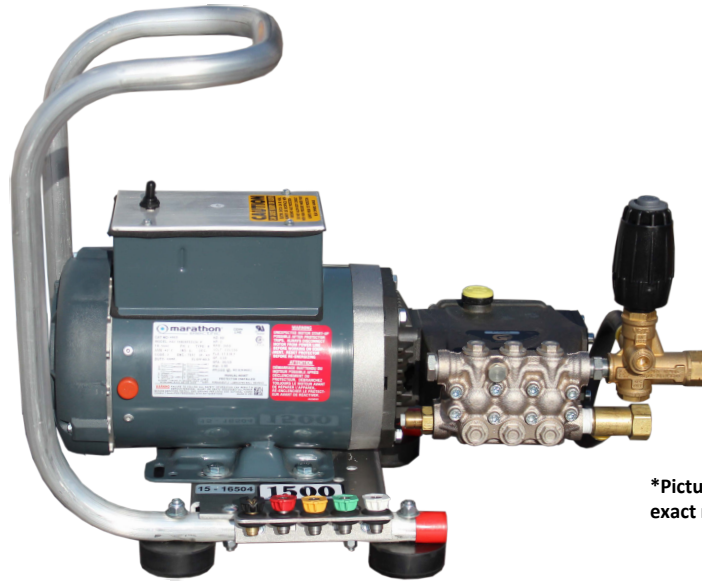

## ELECTRIC HAND CARRY/DIRECT DRIVE

\*Picture shown may not represent exact model. Consult factory.

HC/EE3015A  
**3GPM@1500PSI**  
 230V/1PH/12A  
**3.0 HP**

RCV3G25E-F8 Pump

K618 Motor

### Standard Accessories

- ◆ Gun/wand assembly w/quick connects
- ◆ 50' high pressure hose w/quick connects
- ◆ Chemical injector assembly w/quick connects
- ◆ 4 color-coded QC spray nozzles
- ◆ 1 color-coded QC chemical nozzle