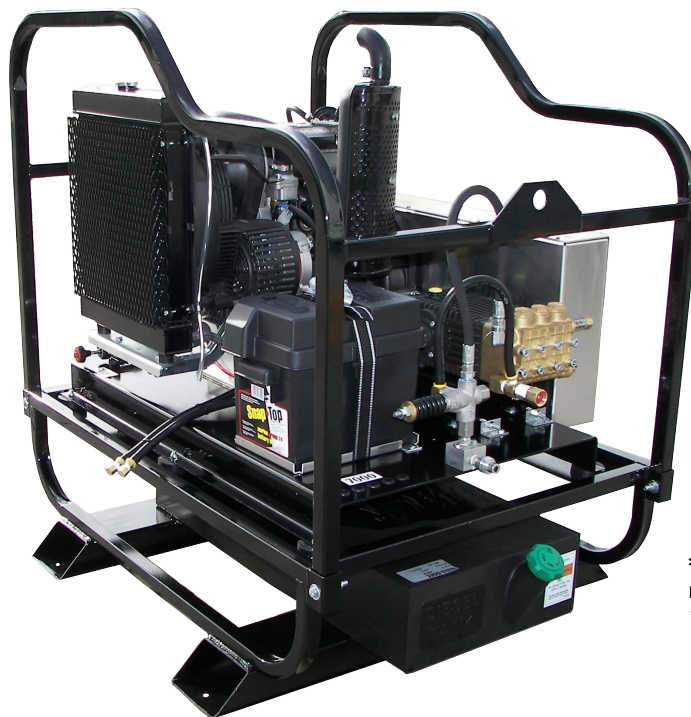

# HDC DIESEL SERIES

\*Picture shown may have some variances from model\*

## HDCV8035KLDA 8GPM@3500PSI

XW3025N Pump

**KOHLER** KDW1003 Engine

### Standard Accessories

- ◆ Gun/wand assembly w/quick connects
- ◆ Tank feed plumbing
- ◆ 50' high pressure hose w/quick connects
- ◆ Maxi-Flo 20% chemical injector assembly w/quick connects
- ◆ 4 color-coded QC spray nozzles
- ◆ 1 color-coded QC chemical nozzle  
**NOTE:** Chemical injector & nozzle are not included on 5000, 6000 & 7000 PSI units

### Standard Features

- ◆ Rugged powder coated steel frame w/fork lift channels
- ◆ Removable roll cage w/lifting hooks  
Dimensions: 47"L X 41"W X 48"H
- ◆ On board 15 gallon poly fuel tank
- ◆ Full sized battery w/ marine battery box
- ◆ Skid mount OR portable
- ◆ Commercial/Industrial diesel engines
- ◆ Engine and pump oil drains offer easy maintenance
- ◆ V-belt drive
- ◆ Adjustable pressure unloader
- ◆ Many flow rates and pressures available