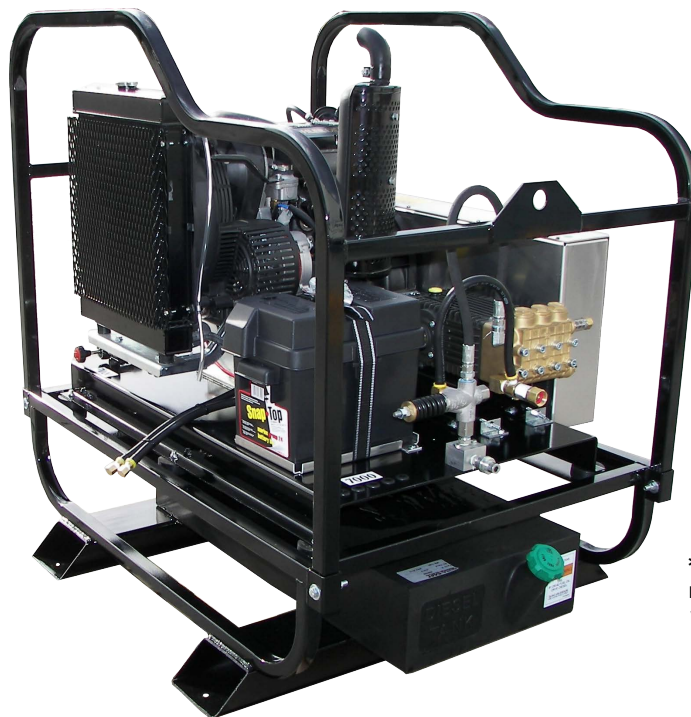

# HDC DIESEL SERIES

\*Picture shown may have some variances from model\*

## HDCV8040KDG 8GPM@4000PSI

Pressure-Pro®

MADE IN ITALY

**HP**  
HIGH PERFORMANCE

HP8040 Pump

**Kubota**

DH902B1 Engine

For Earth, For Life

### Standard Accessories

- ◆ Gun/wand assembly w/quick connects
- ◆ Tank feed plumbing
- ◆ 50' high pressure hose w/quick connects
- ◆ Maxi-Flo 20% chemical injector assembly w/quick connects
- ◆ 4 color-coded QC spray nozzles
- ◆ 1 color-coded QC chemical nozzle  
**NOTE:** Chemical injector & nozzle are not included on 5000, 6000 & 7000 PSI units

### Standard Features

- ◆ Rugged powder coated steel frame w/fork lift channels
- ◆ Removable roll cage w/lifting hooks  
Dimensions: 47"L X 41"W X 48"H
- ◆ On board 15 gallon poly fuel tank
- ◆ Full sized battery w/ marine battery box
- ◆ Skid mount OR portable
- ◆ Commercial/Industrial diesel engines
- ◆ Engine and pump oil drains offer easy maintenance
- ◆ V-belt drive
- ◆ Adjustable pressure unloader
- ◆ Many flow rates and pressures available