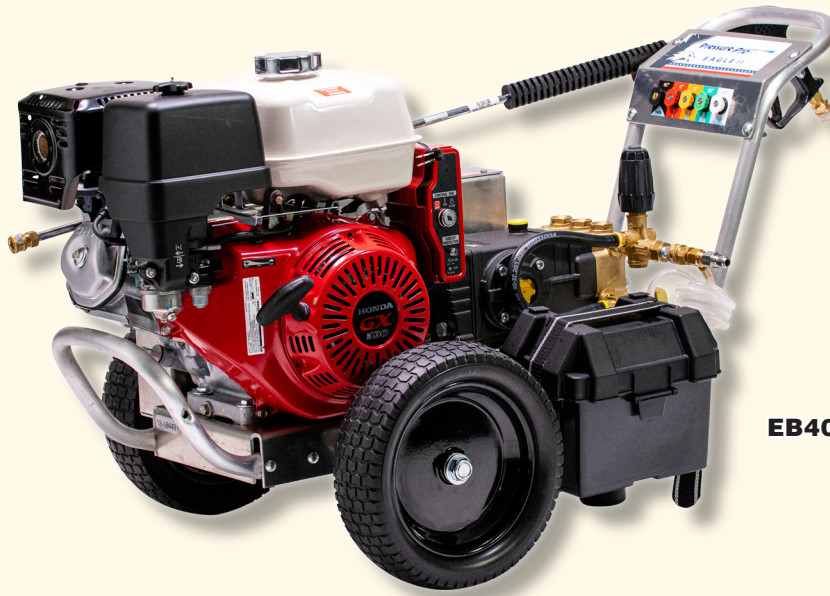

EAGLE II SERIES

EB4040HGE

EAGLE SERIES - BELT DRIVE MODELS

	Carts: Skids*:	EB4040HCE S/EB4040HCE	EB4040HGE S/EB4040HGE	EB4042HVE S/EB4042HVE	EB5030HGE -	EB5525HGE S/EB5525HGE
Engine		Honda GX390	Honda GX390	Honda GX390	Honda GX390	Honda GX390
Pump		CAT	GP	Viper	GP	GP
Electric start		Standard	Standard	Standard	Standard	Standard
Drive system		Belt	Belt	Belt	Belt	Belt
Pressure	PSI	4000	4000	4200	3000	2500
Flow	GPM	4	4	4	5	5.5
Dimensions (inches LxWxH)	Cart	46 x 26 x 26	46 x 26 x 26	46 x 26 x 26	46 x 26 x 26	46 x 26 x 26
	Skid	34.5 x 22 x 20	34.5 x 22 x 20	34.5 x 22 x 20	34.5 x 22 x 20	34.5 x 22 x 20
Weight (lbs)	Cart	191	198	189	198	198
	Skid	158	165	156	-	165
Fuel type (Power source)		Gasoline	Gasoline	Gasoline	Gasoline	Gasoline
Fuel tank size	L / quarts	6.1/6.44	6.1/6.44	6.1/6.44	6.1-6.44	6.1-6.44
Accessories:						
Downstream chemical injection w/ QC	Standard	Standard	Standard	Standard	Standard	Standard
Gun-Lance holder*	Standard	Standard	Standard	Standard	Standard	Standard
Wheels	Large Flat Free	Large Flat Free	Large Flat Free	Large Flat Free	Large Flat Free	Large Flat Free
Hose (Grey non-marking with QC)	Yes	Yes	Yes	Yes	Yes	Yes
Nozzles		0,15,25,40,Soap	0,15,25,40,Soap	0,15,25,40,Soap	0,15,25,40,Soap	0,15,25,40,Soap
2020 List Price		$4567.87	$4318.56	$4124.65	$4595.56	$4789.47

*Skid versions are on a Powder coated steel base and have no gun-lance holder or wheels
NOTE: ships with 2 piece wand, minor assembly required