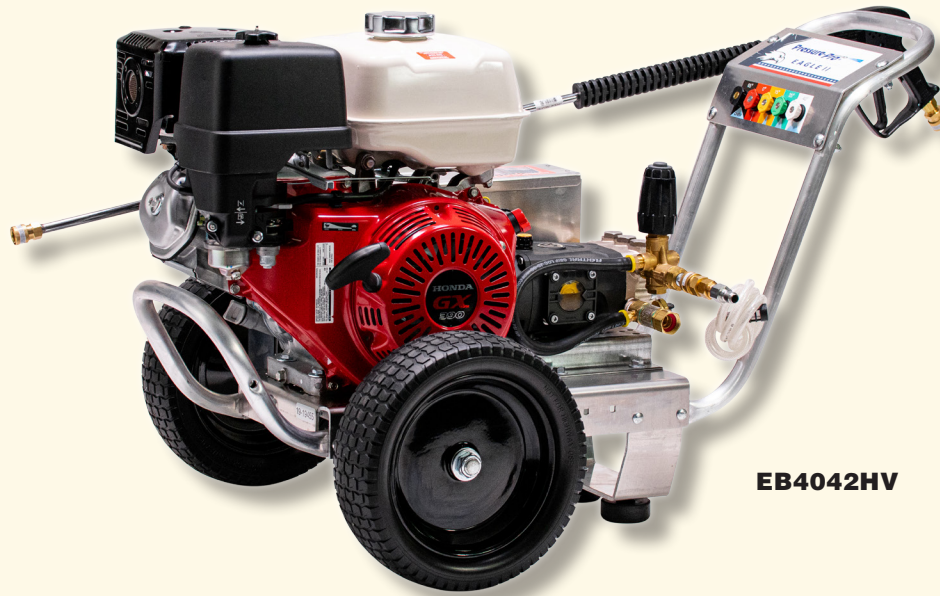

EAGLE II SERIES

EB4042HV

EAGLE SERIES - BELT DRIVE MODELS

	Carts: Skids*:	EB4042HV S/EB4042HV	EB5030HG S/EB5030HG	EB5525HG S/EB5525HG	EB4035HGE S/EB4035HGE	EB4040HAE S/EB4040HAE
Engine		Honda GX390	Honda GX390	Honda GX390	Honda GX390	Honda GX390
Pump		Viper	GP	GP	GP	AR
Electric start		-	-	-	Standard	Standard
Drive system		Belt	Belt	Belt	Belt	Belt
Pressure	PSI	4200	3000	2500	3500	4000
Flow	GPM	4	5	5.5	4	4
Dimensions (inches LxWxH)	Cart	41 x 26 x 25	41 x 26 x 25	41 x 26 x 25	46 x 26 x 26	46 x 26 x 26
	Skid	29 x 17 x 20	29 x 17 x 20	29 x 17 x 20	34.5 x 22 x 20	34.5 x 22 x 20
Weight (lbs)	Cart	149	158	158	199	197
	Skid	140	149	149	166	164
Fuel type (Power source)		Gasoline	Gasoline	Gasoline	Gasoline	Gasoline
Fuel tank size	L / quarts	6.1/6.44	6.1/6.44	6.1/6.44	6.1-6.44	6.1-6.44
Accessories:						
Downstream chemical injection w/ QC	Standard	Standard	Standard	Standard	Standard	Standard
Gun-Lance holder*	Standard	Standard	Standard	Standard	Standard	Standard
Wheels	Large Flat Free	Large Flat Free	Large Flat Free	Large Flat Free	Large Flat Free	Large Flat Free
Hose (Grey non-marking with QC)	Yes	Yes	Yes	Yes	Yes	Yes
Nozzles		0,15,25,40,Soap	0,15,25,40,Soap	0,15,25,40,Soap	0,15,25,40,Soap	0,15,25,40,Soap
2020 List Price		$3321.33	$3764.54	$3736.84	$4290.86	$4124.65

*Skid versions are on a Powder coated steel base and have no gun-lance holder or wheels
NOTE: ships with 2 piece wand, minor assembly required