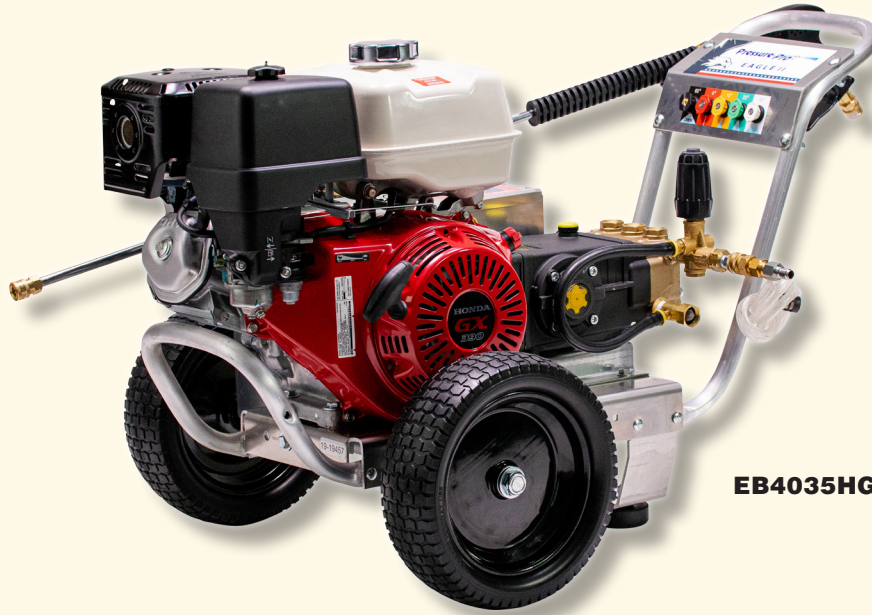

EAGLE II SERIES

EB4035HG

EAGLE SERIES - BELT DRIVE MODELS

	Carts: Skids*:	EB3025HG -	EB4035HG S/EB4035HG	EB4040HA S/EB4040HA	EB4040HC S/EB4040HC	EB4040HG S/EB4040HG
Engine		Honda GX200	Honda GX390	Honda GX390	Honda GX390	Honda GX390
Pump		GP	GP	AR	CAT	GP
Electric start		-	-	-	-	-
Drive system		Belt	Belt	Belt	Belt	Belt
Pressure	PSI	2500	3500	4000	4000	4000
Flow	GPM	3	4	4	4	4
Dimensions (inches LxWxH)	Cart	41 x 23 x 25	41 x 26 x 25	41 x 26 x 25	41 x 26 x 25	41 x 26 x 25
	Skid	-	30 x 17 x 20	29 x 17 x 20	29 x 17 x 20	29 x 17 x 20
Weight (lbs)	Cart	110	159	157	151	158
	Skid	-	150	148	142	149
Fuel type (Power source)		Gasoline	Gasoline	Gasoline	Gasoline	Gasoline
Fuel tank size	L / quarts	3.1/3.27	6.1/6.44	6.1/6.44	6.1/6.44	6.1-6.44
Accessories:						
Downstream chemical injection w/ QC		Standard	Standard	Standard	Standard	Standard
Gun-Lance holder*		Standard	Standard	Standard	Standard	Standard
Wheels		Large Flat Free	Large Flat Free	Large Flat Free	Large Flat Free	Large Flat Free
Hose (Grey non-marking with QC)		Yes	Yes	Yes	Yes	Yes
Nozzles		0,15,25,40,Soap	0,15,25,40,Soap	0,15,25,40,Soap	0,15,25,40,Soap	0,15,25,40,Soap
2020 List Price		\$2725.76	\$3491.41	\$3321.33	\$3764.54	\$3515.24